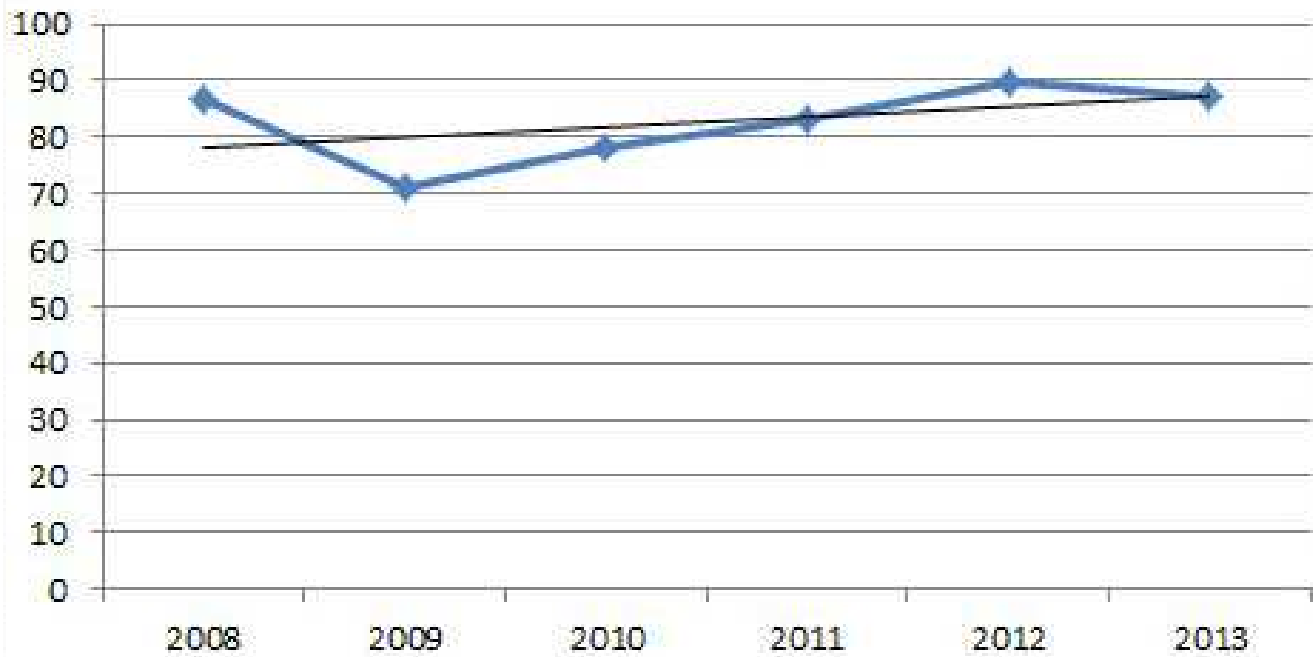

Federal Stage 1 Pressure Decay

	2004	2005	2006	2007	2008	2009	2010	2011	2012	2013
Stage 1 Pressure Decay	0	0	0	0	86.84	71.26	78.34	83.2	89.91	86.97