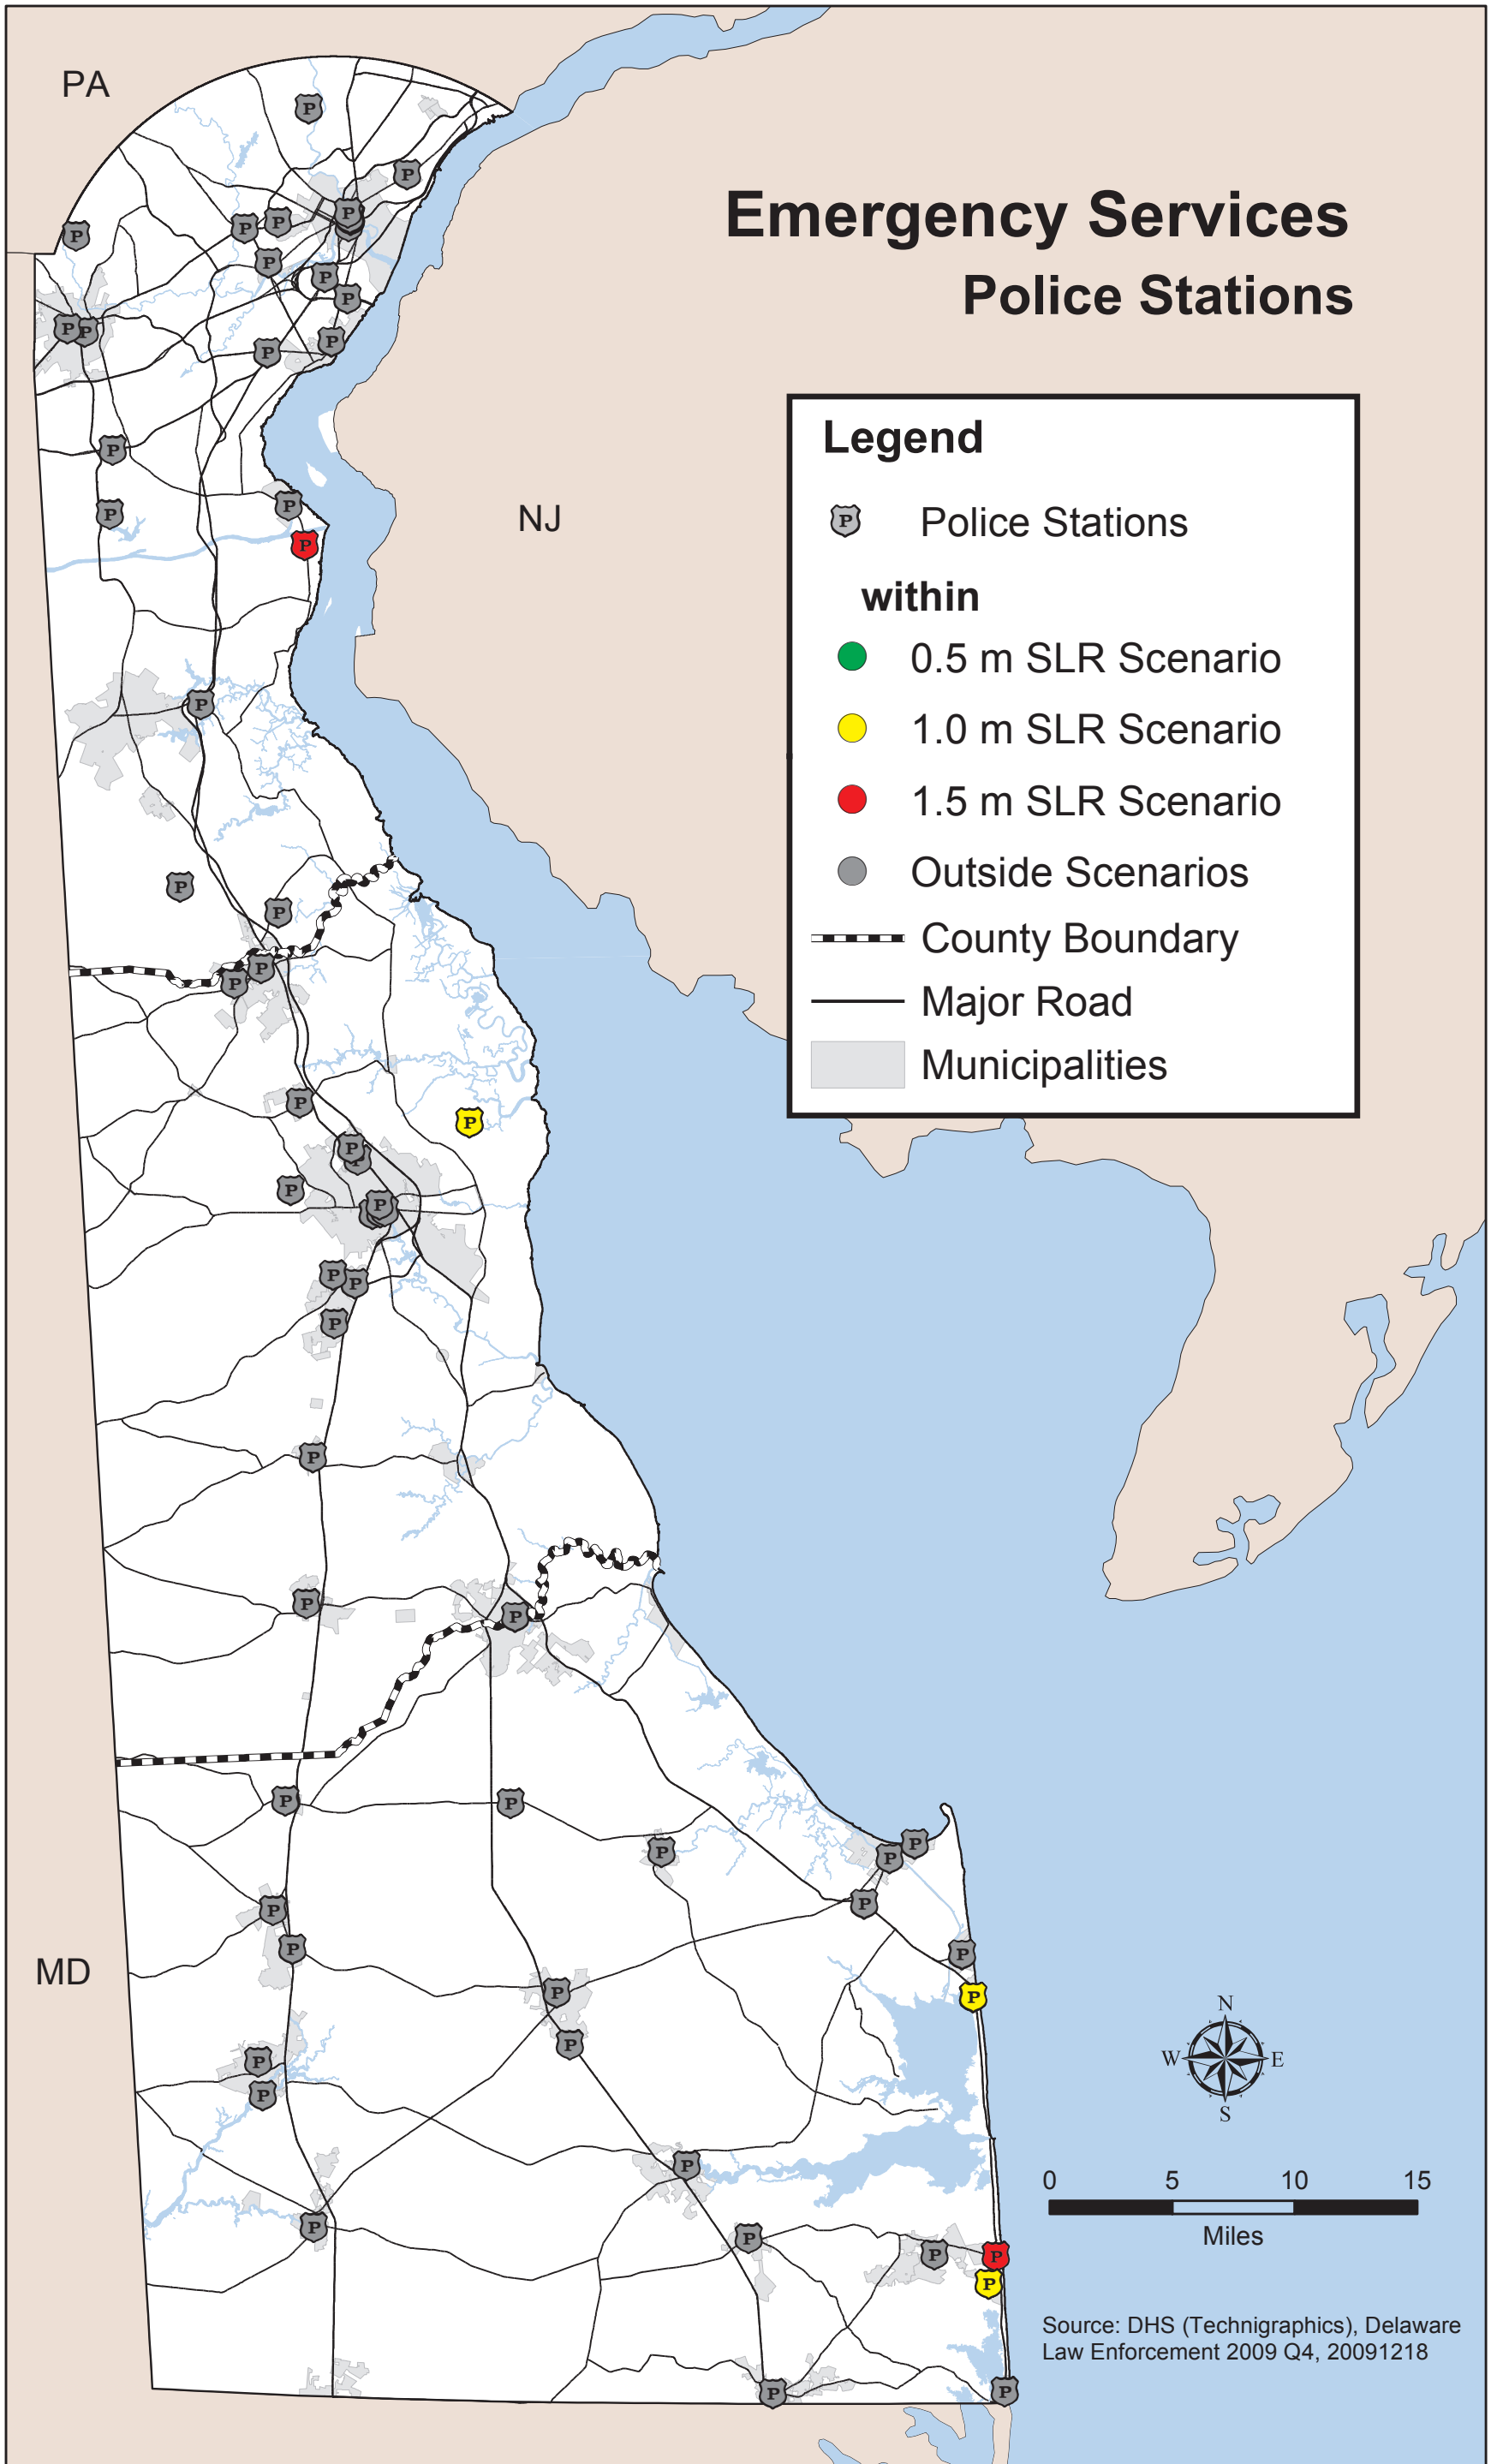

Emergency Services Police Stations

Legend

-  Police Stations
- within**
-  0.5 m SLR Scenario
-  1.0 m SLR Scenario
-  1.5 m SLR Scenario
-  Outside Scenarios
-  County Boundary
-  Major Road
-  Municipalities