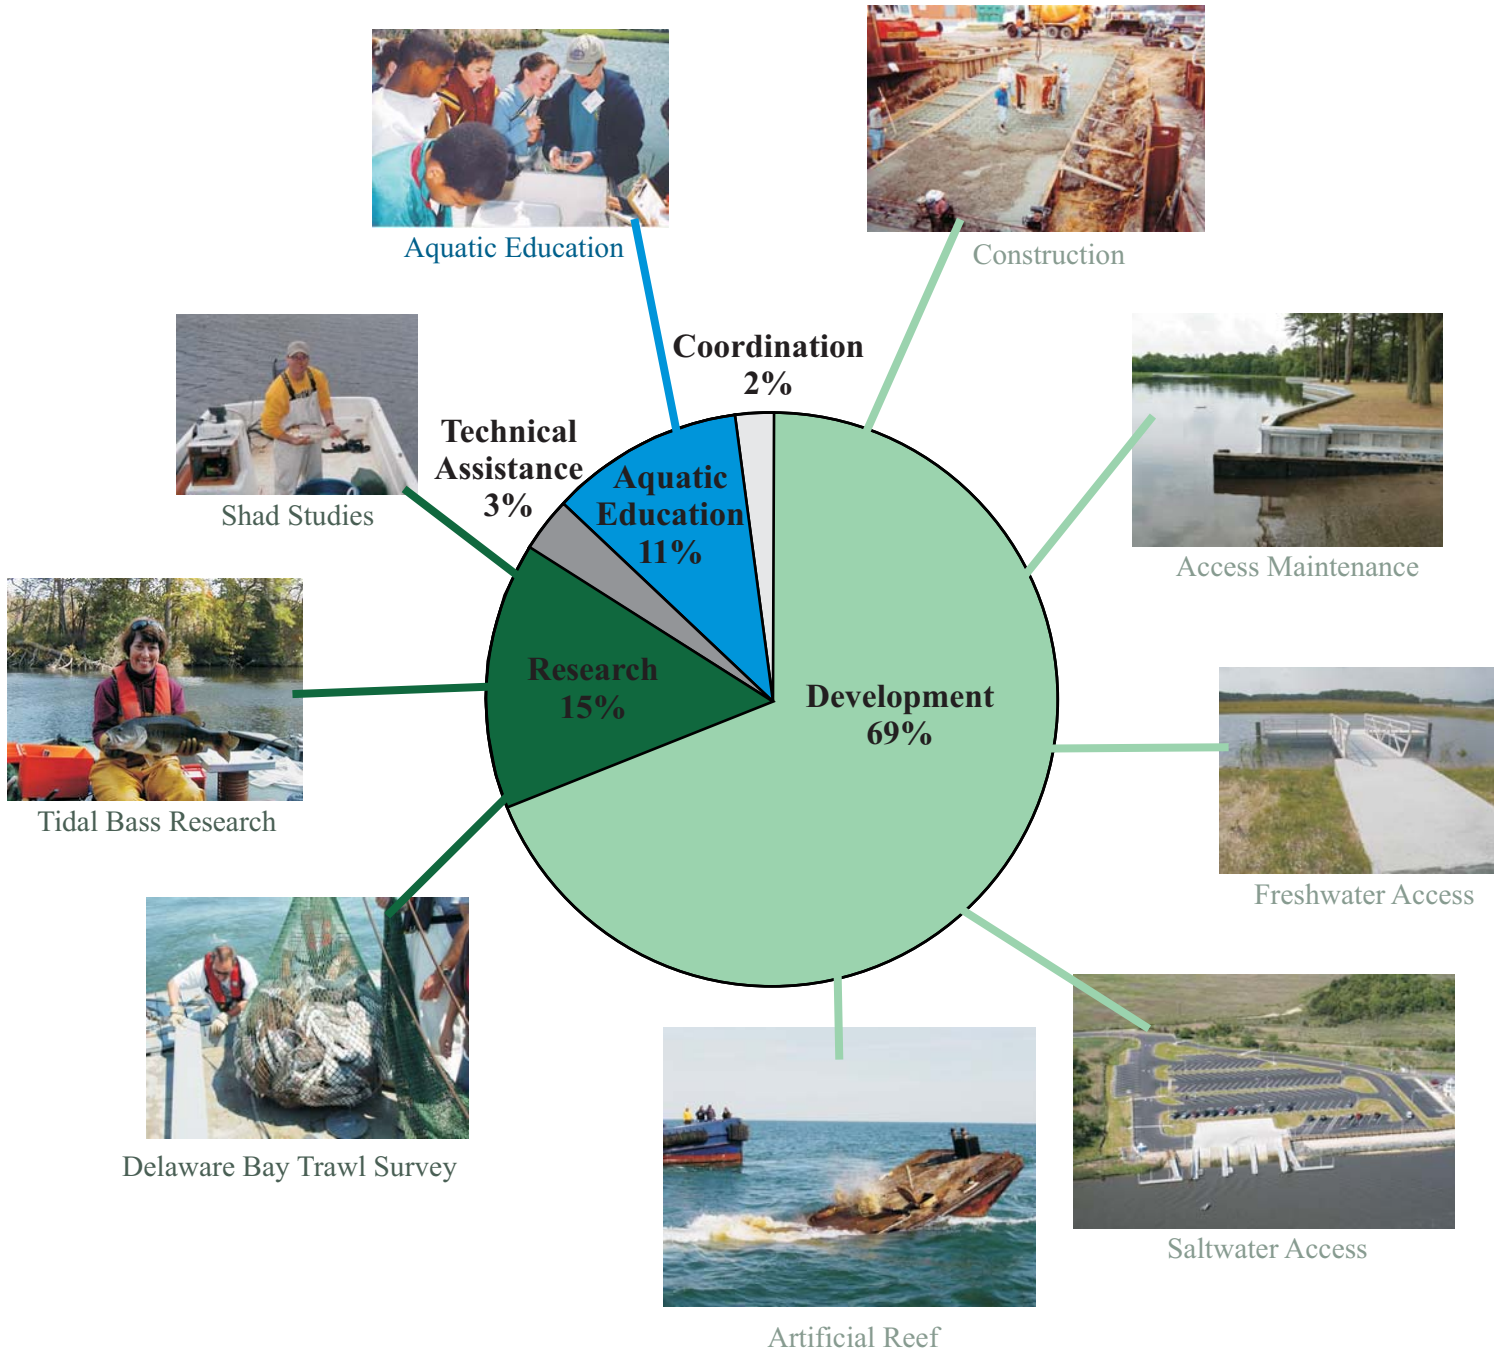

Where Do Your License \$ Go?

License money is primarily used to “match” federal aid in sportfish restoration.

For more visit us at www.fw.delaware.gov/fisheries