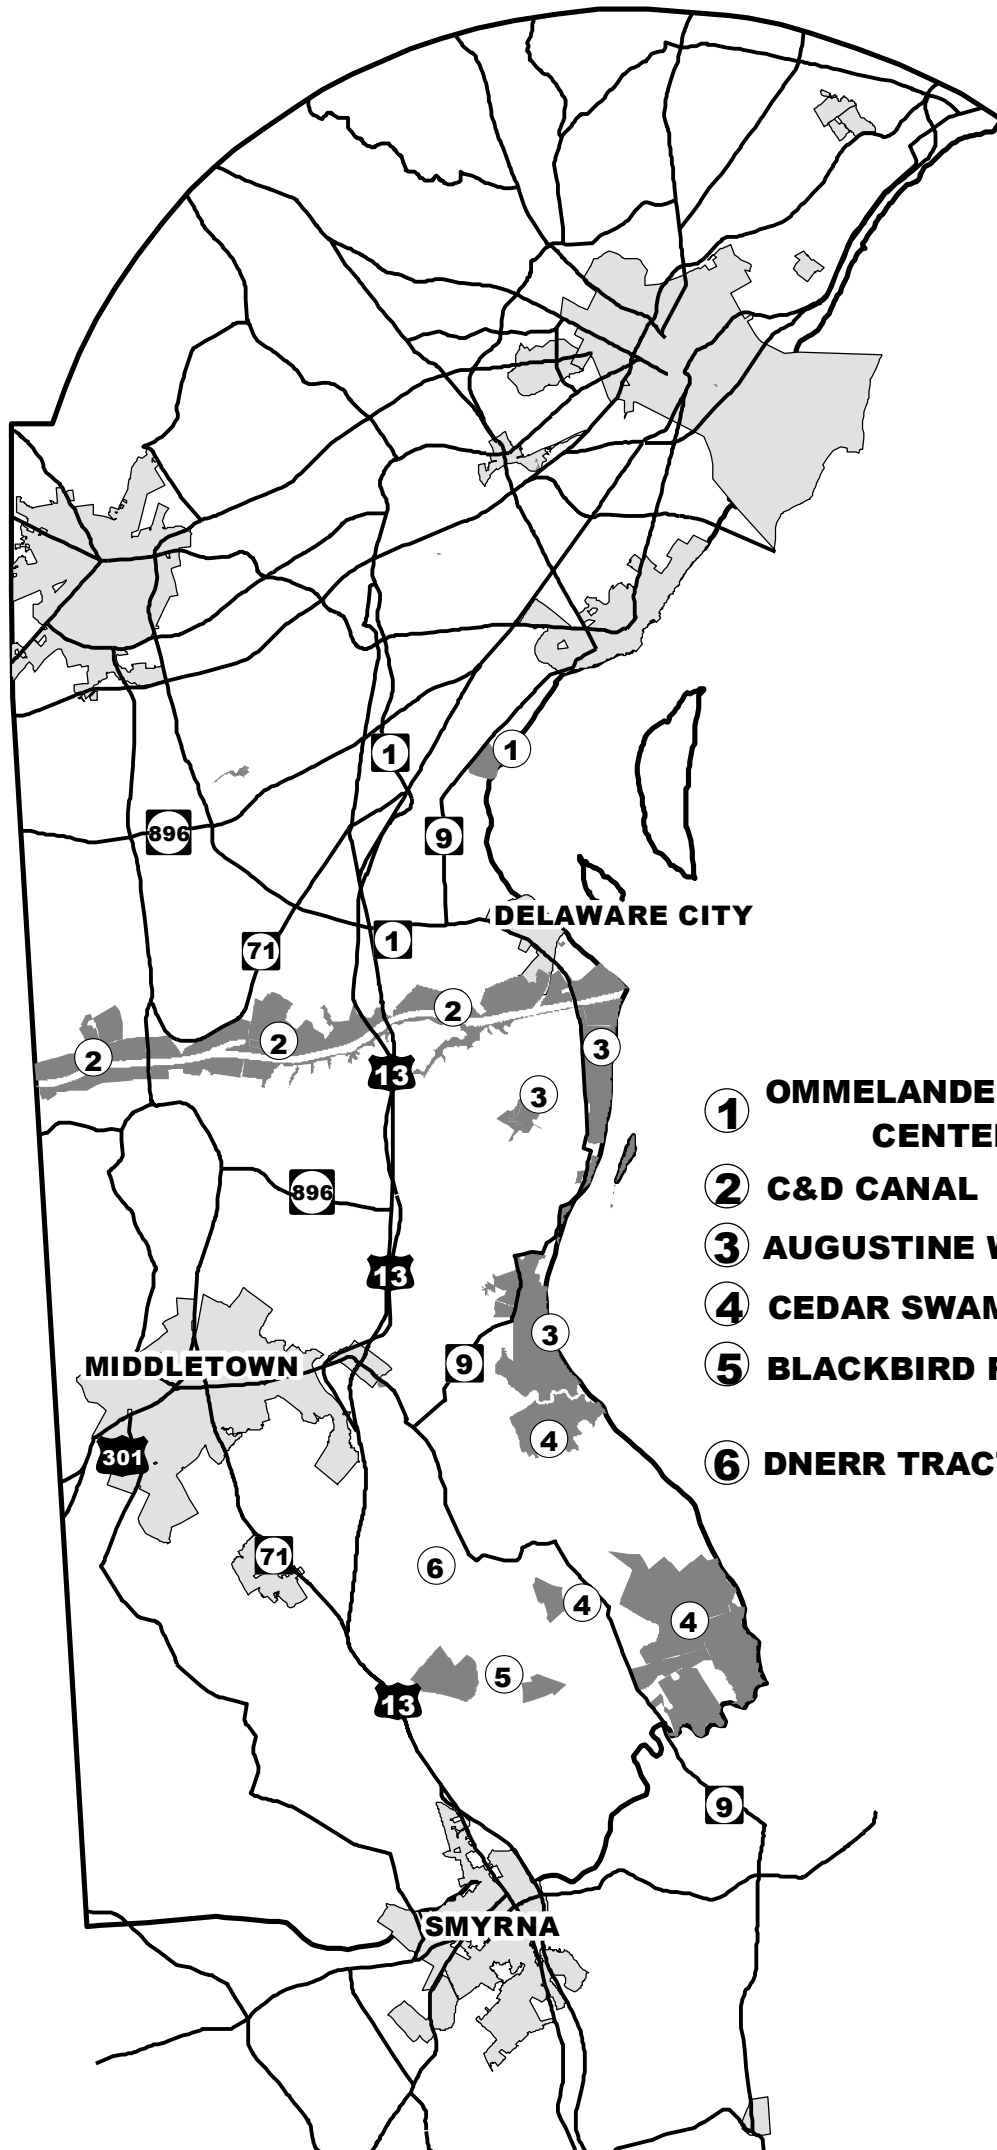

# STATE WILDLIFE AREAS IN NEW CASTLE COUNTY

- ① OMMELANDEN HUNTER ED TNG CENTER
- ② C&D CANAL WILDLIFE AREA
- ③ AUGUSTINE WILDLIFE AREA
- ④ CEDAR SWAMP WILDLIFE AREA
- ⑤ BLACKBIRD RESERVE WILDLIFE AREA
- ⑥ DNERR TRACT