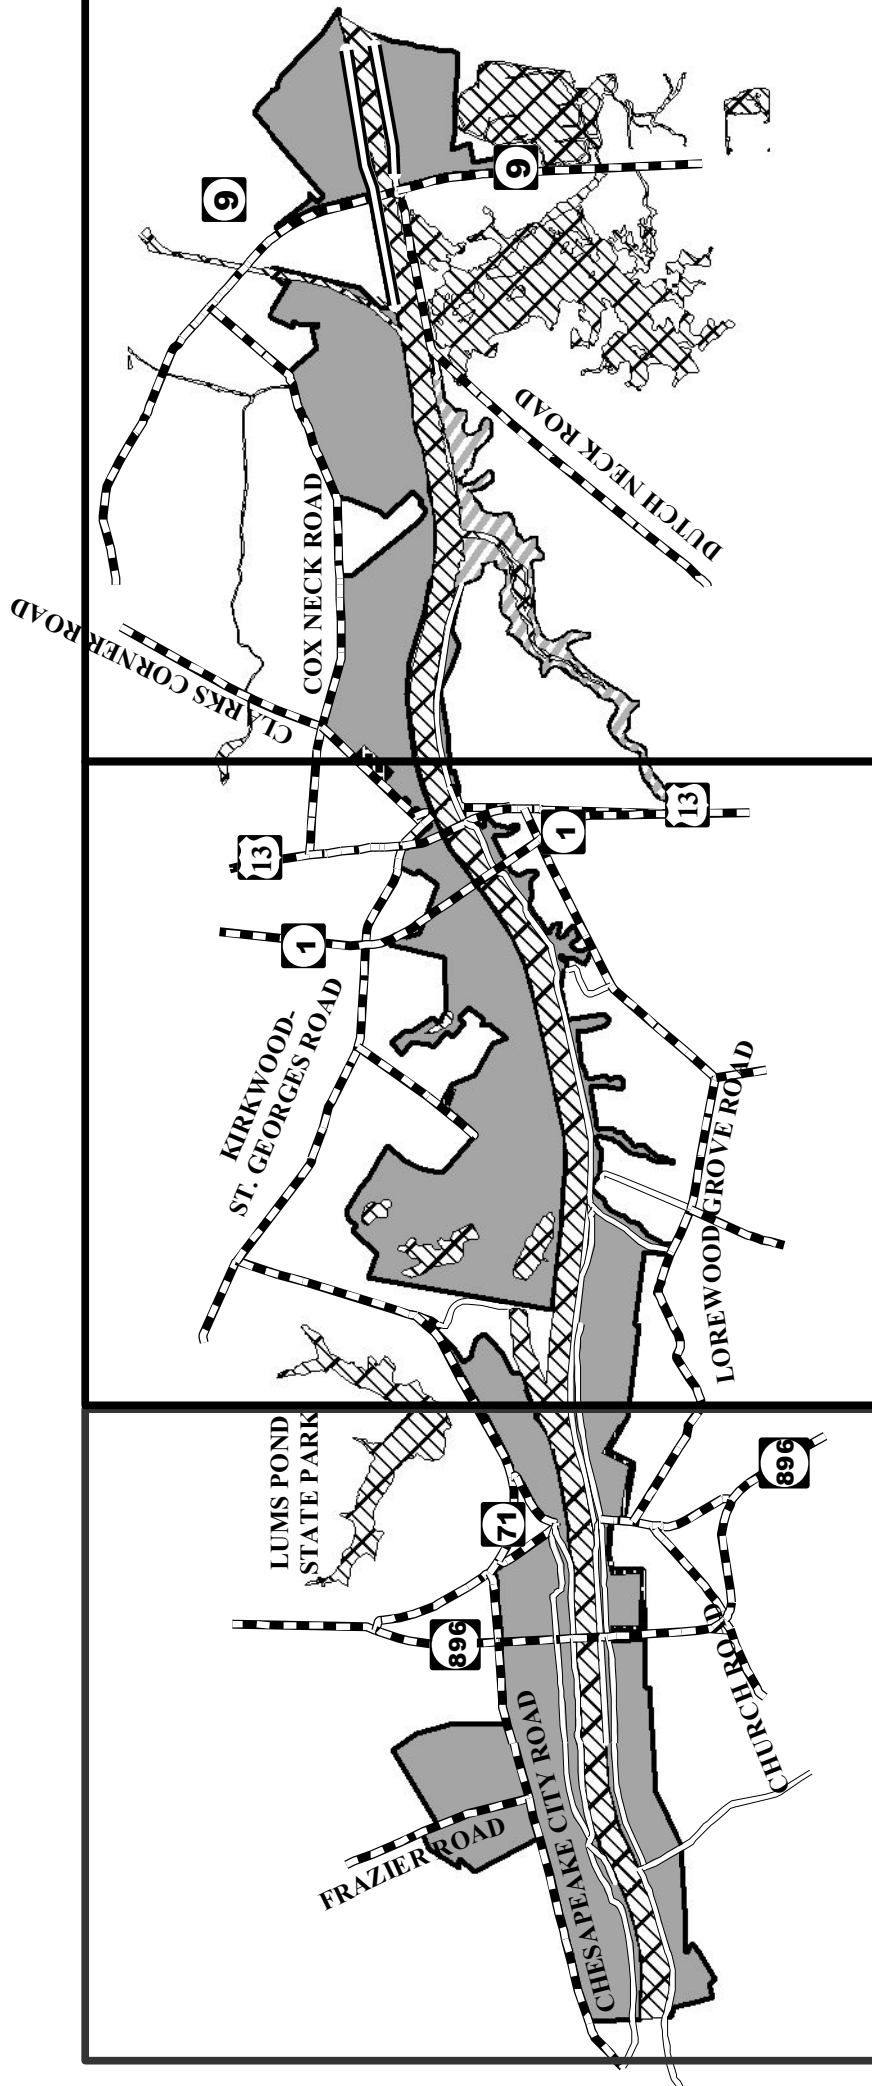

# C&D CANAL WILDLIFE AREA

(5,178 ACRES)

## OVERVIEW

THE BOUNDARIES SHOWN ON THIS MAP ARE APPROXIMATE AND ARE ONLY TO BE USED AS A GUIDE. PLEASE OBEY ALL SIGNS POSTED IN THE AREA. IF YOU HAVE ANY QUESTIONS ABOUT A BOUNDARY, PLEASE CONTACT THE AREA MANAGER.