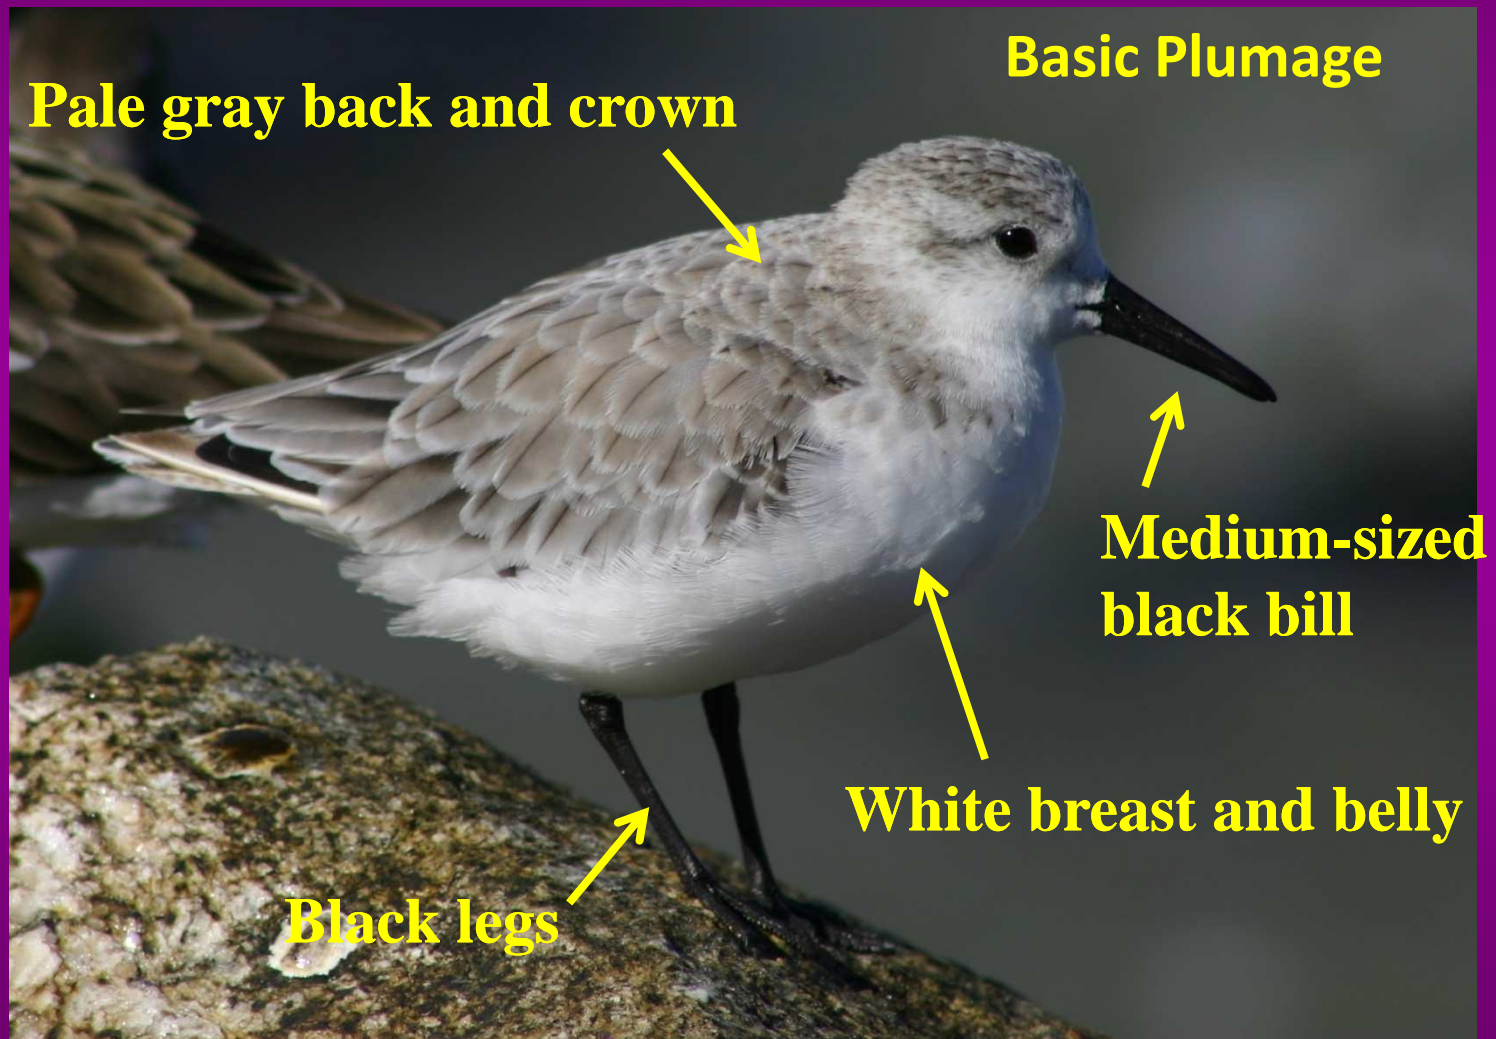

Sanderling

Calidris alba

60 g

Sanderlings can be found in Delaware in every month of the year

Sanderling

Calidris alba

**Reddish-brown
head, neck and
breast**

**Mottled brown
and black back**

**Medium-sized
black bill**

White belly

Black legs

Alternate Plumage

Sanderling

Calidris alba

Sanderling

Calidris alba

**Broad white wing
stripe**

Sanderling

Calidris alba

Most birds exhibit much individual variation and shorebirds are no exception. Notice the difference in size and shape of the bills of these four Sanderlings.

Sanderling

Calidris alba

Like Ruddy Turnstones, the sex of some Sanderlings can be determined by differences in plumage. Males tend to be bright reddish-brown on the breast, throat and head. Females are generally a dull brown.