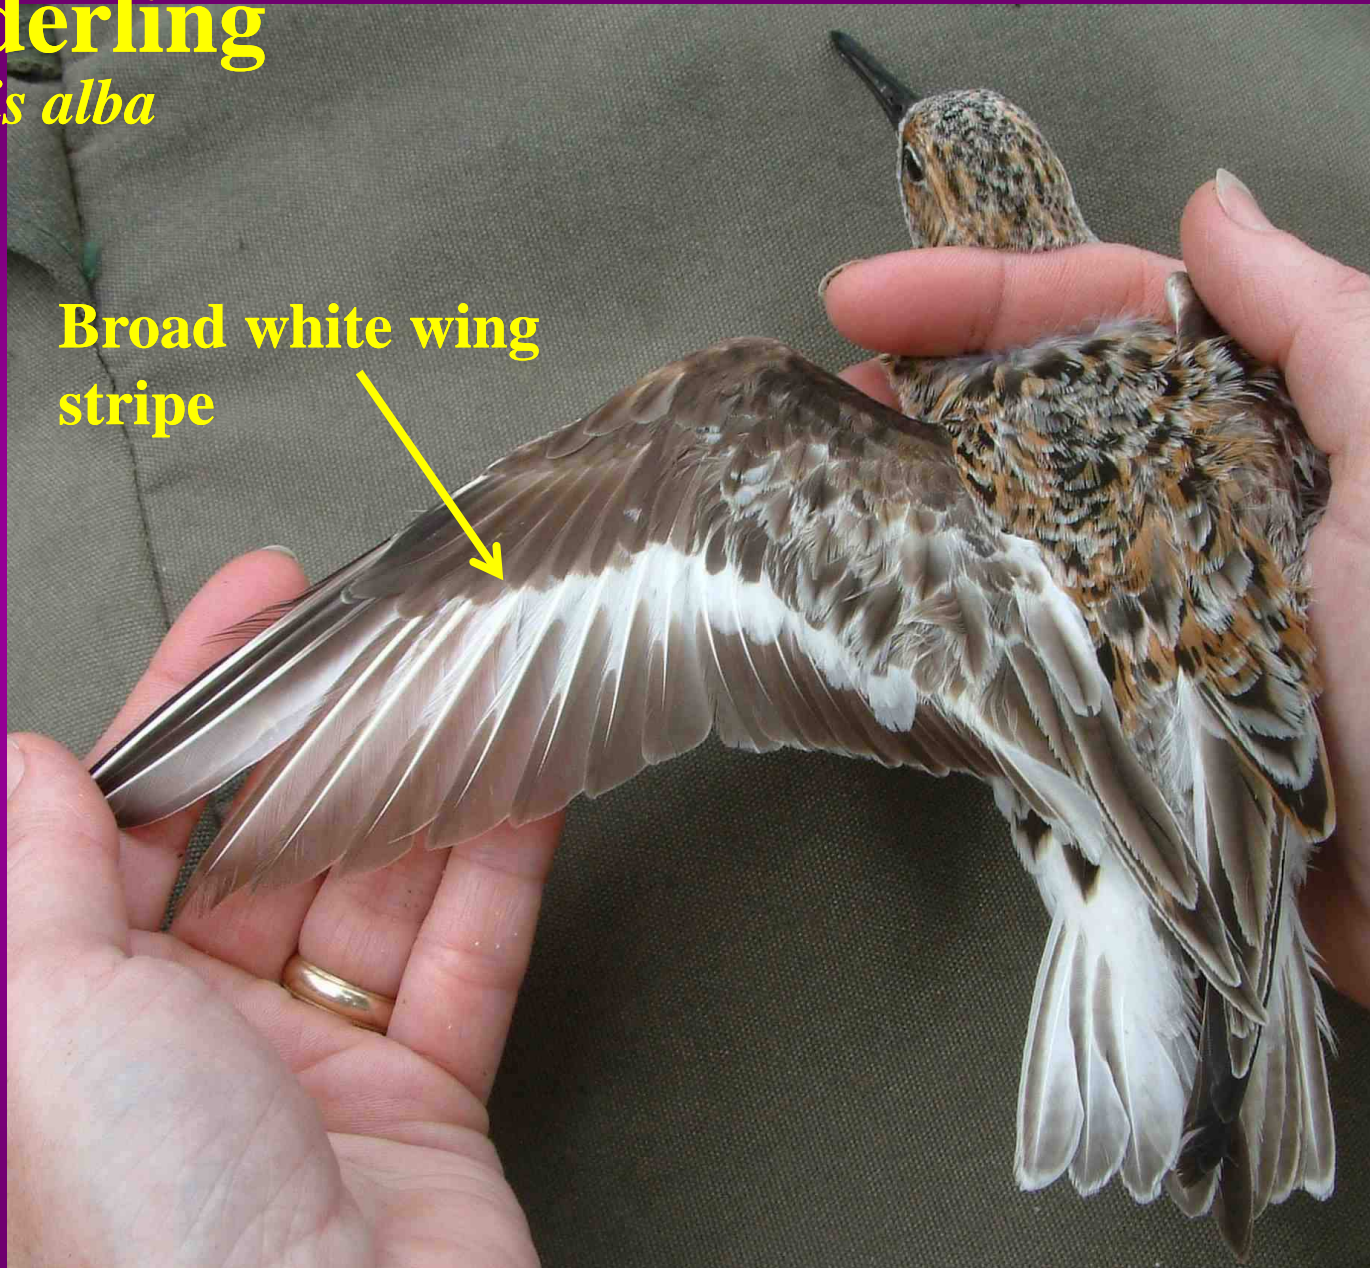

Sanderling

Calidris alba

60 g

Sanderlings can be found in Delaware in every month of the year

Sanderling

Calidris alba

**Reddish-brown
head, neck and
breast**

**Mottled brown
and black back**

**Medium-sized
black bill**

White belly

Black legs

Alternate Plumage

Sanderling

Calidris alba

Sanderling

Calidris alba

**Broad white wing
stripe**

Sanderling

Calidris alba

Most birds exhibit much individual variation and shorebirds are no exception. Notice the difference in size and shape of the bills of these four Sanderlings.

Sanderling

Calidris alba

Like Ruddy Turnstones, the sex of some Sanderlings can be determined by differences in plumage. Males tend to be bright reddish-brown on the breast, throat and head. Females are generally a dull brown.