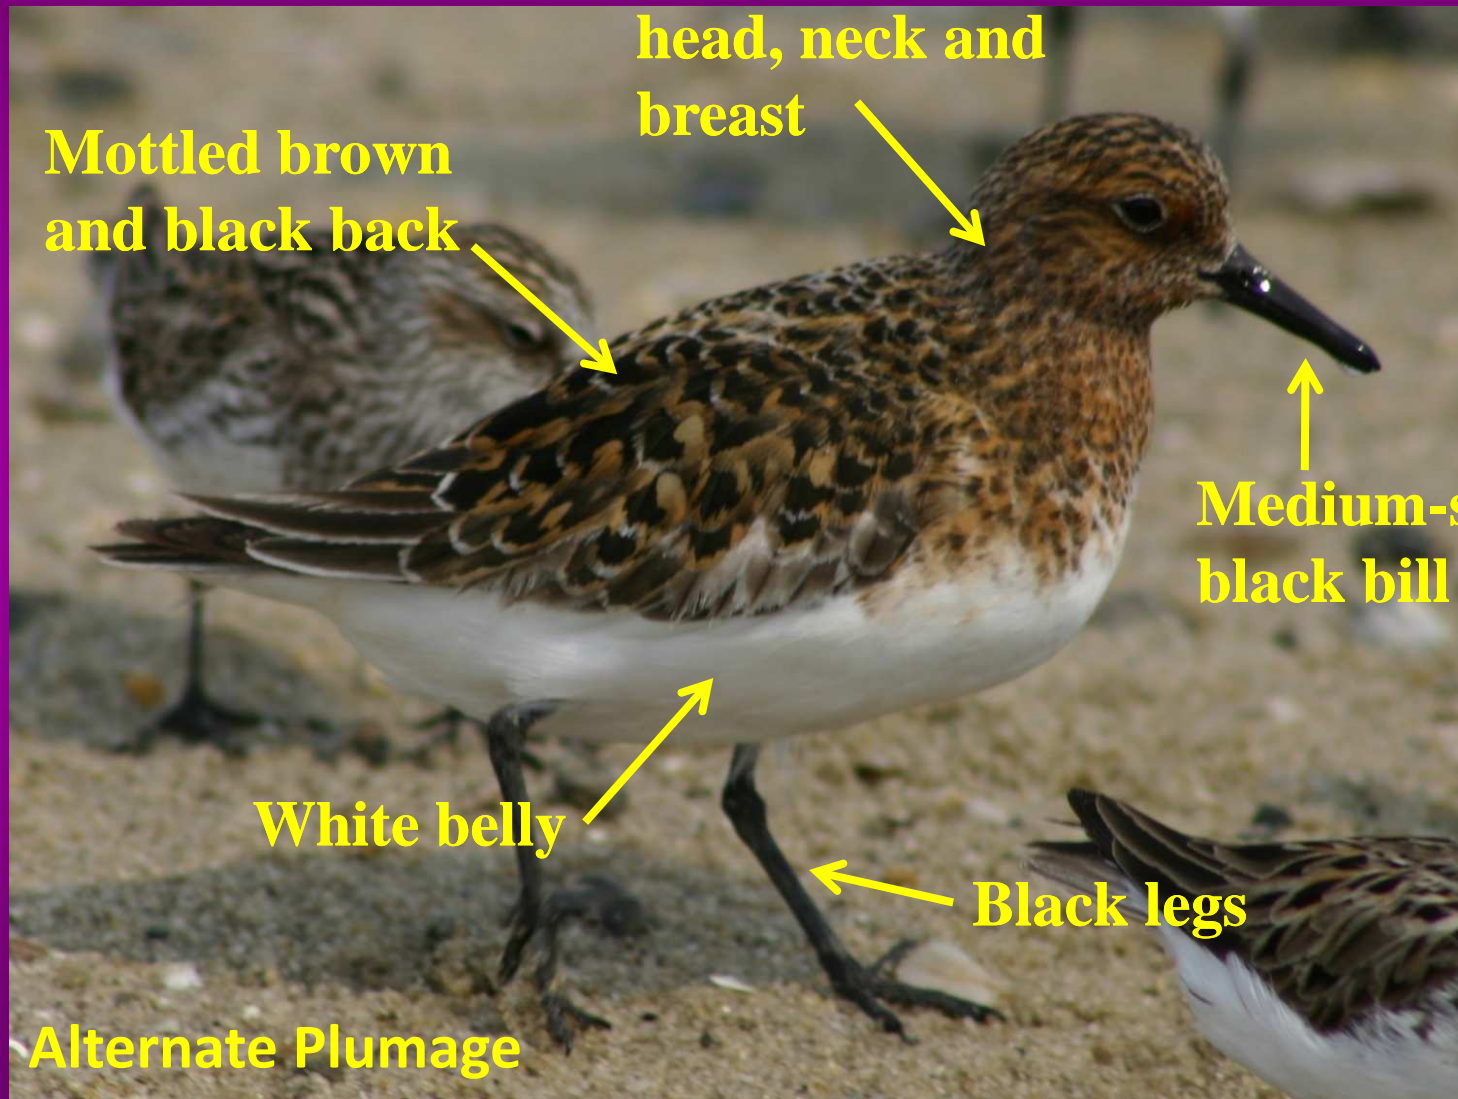

Sanderling

Calidris alba

60 g

Sanderlings can be found in Delaware in every month of the year

Sanderling

Calidris alba

**Reddish-brown
head, neck and
breast**

**Mottled brown
and black back**

**Medium-sized
black bill**

White belly

Black legs

Alternate Plumage

Sanderling

Calidris alba

Sanderling

Calidris alba

**Broad white wing
stripe**

Sanderling

Calidris alba

Most birds exhibit much individual variation and shorebirds are no exception. Notice the difference in size and shape of the bills of these four Sanderlings.

Sanderling

Calidris alba

Like Ruddy Turnstones, the sex of some Sanderlings can be determined by differences in plumage. Males tend to be bright reddish-brown on the breast, throat and head. Females are generally a dull brown.