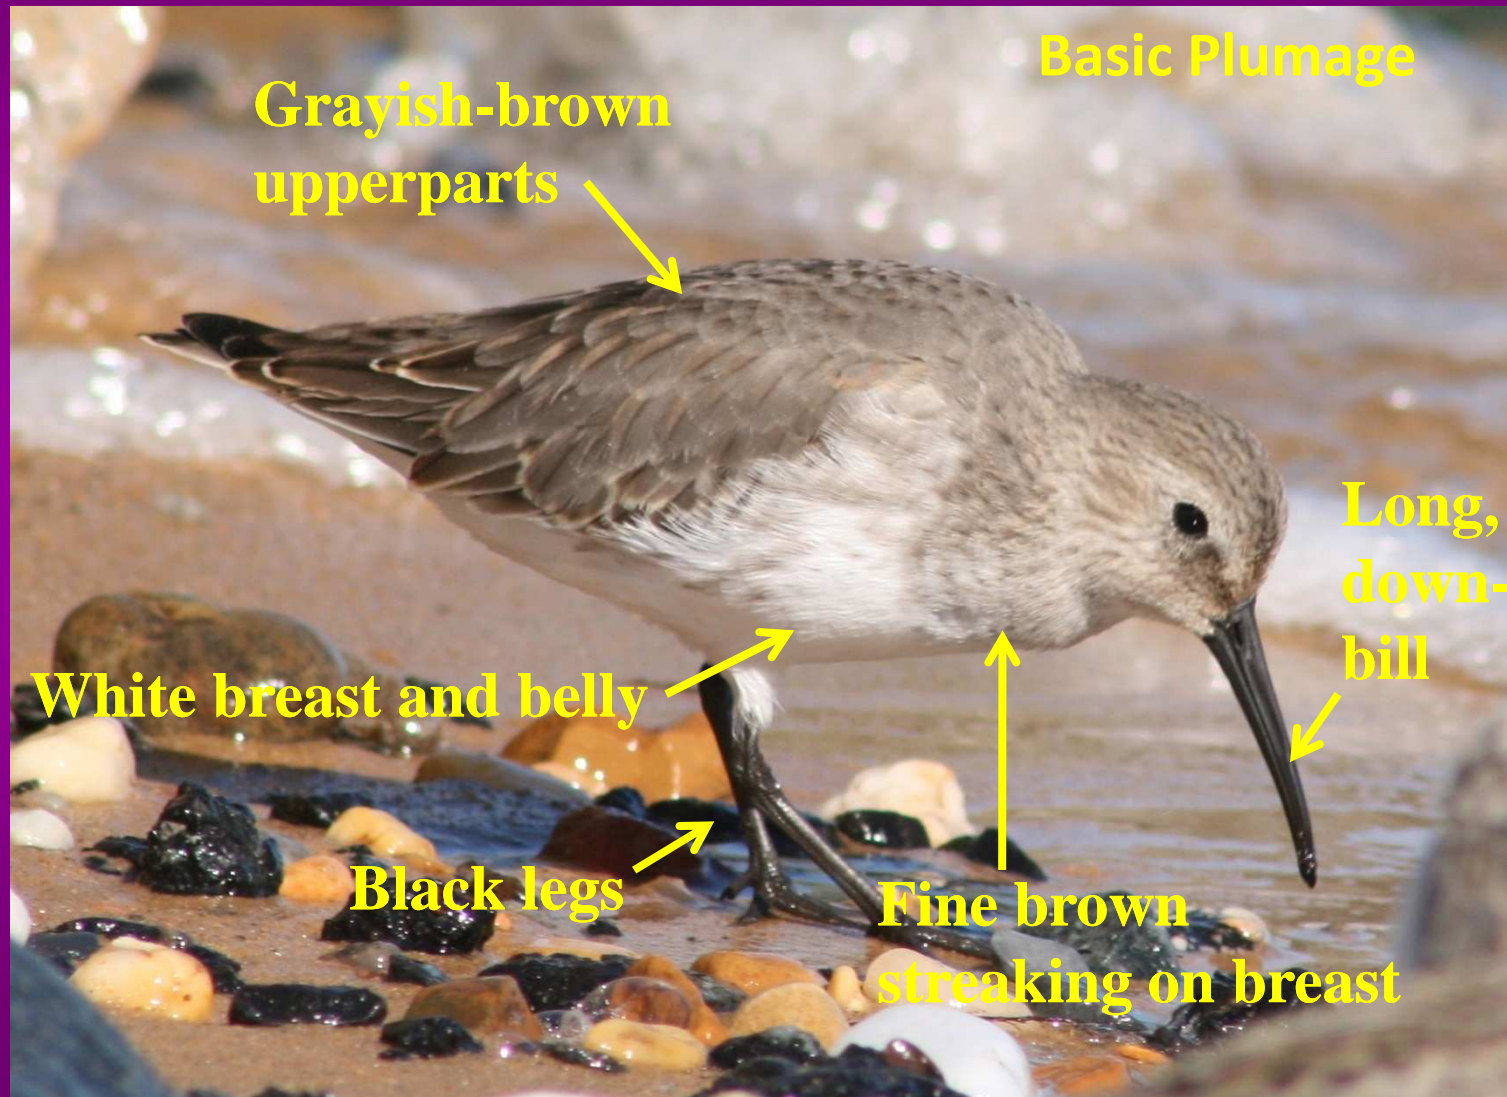

Yellowish legs

Dunlin

Calidris alpina

Reddish-brown crown with fine dark streaks

Long, down-curved bill

Reddish-brown back

White face and breast with fine brown streaks

Black legs

Black belly patch

Alternate Plumage

60 g

Dunlin

Calidris alpina

Basic Plumage

Grayish-brown upperparts

Long, down-curved bill

White breast and belly

Black legs

Fine brown streaking on breast

Willet

Catoptrophorus semipalmatus

Alternate Plumage

Mottled brown
upperparts

Large, stout bill

White breast
with heavy dark
barring

Gray legs

215 g

Willet

Catoptrophorus semipalmatus

**Large,
stout bill**

Gray upperparts

White breast & belly