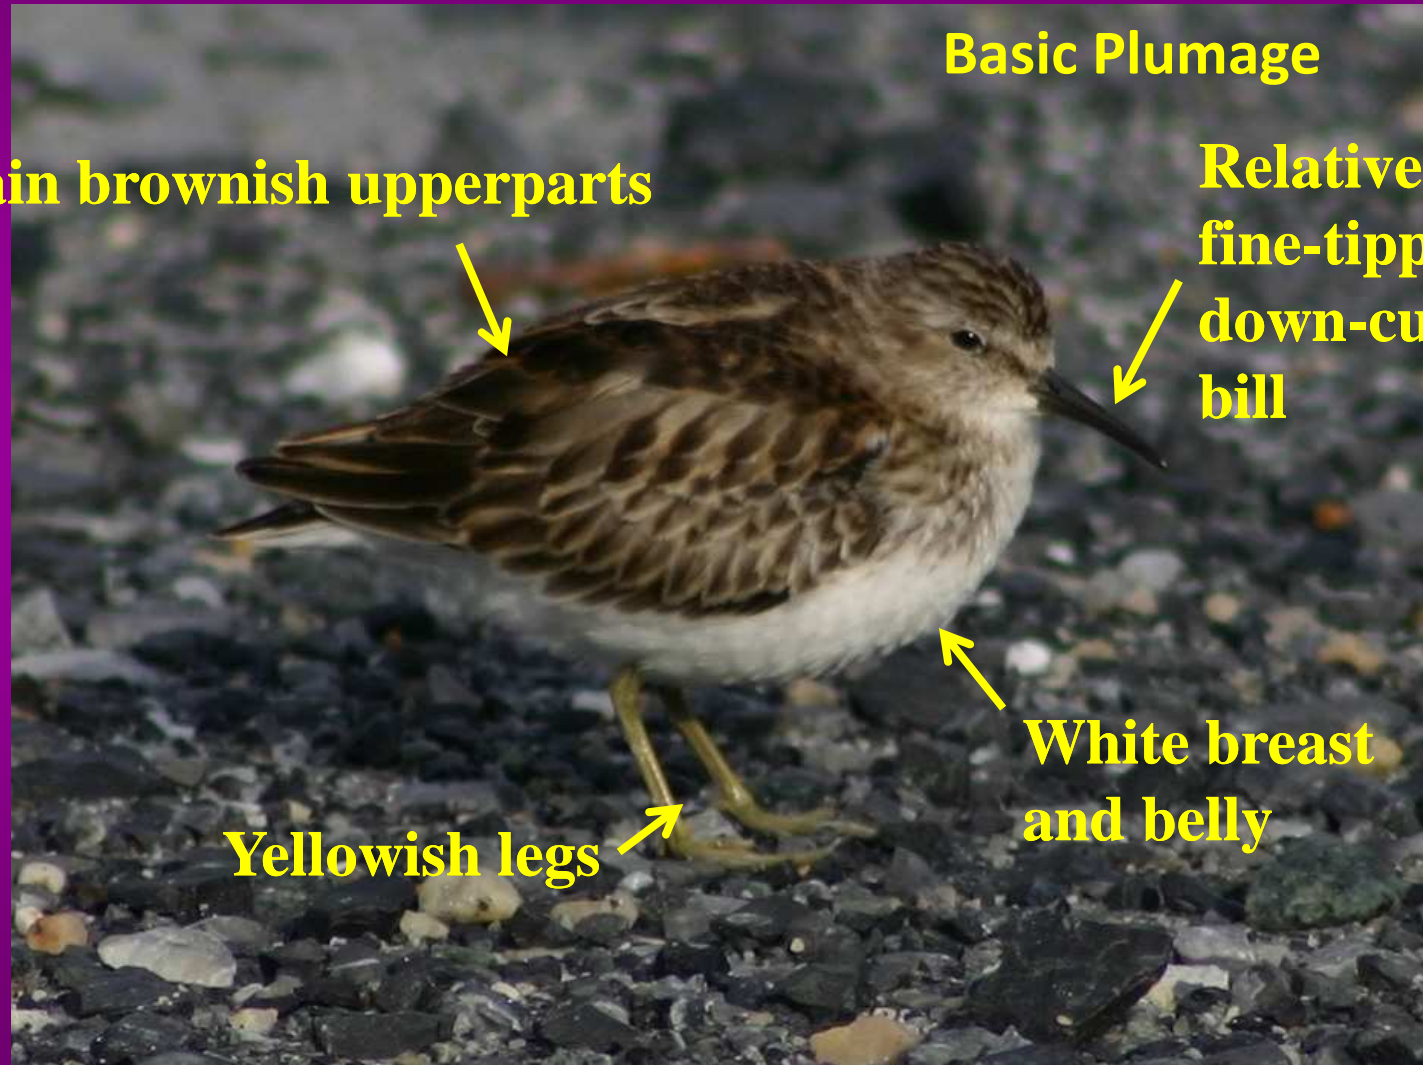

Least Sandpiper

Calidris minutilla

Least Sandpiper

Calidris minutilla

Basic Plumage

Plain brownish upperparts

Relatively short,
fine-tipped,
down-curved
bill

White breast
and belly

Yellowish legs

Dunlin

Calidris alpina

Reddish-brown crown with fine dark streaks

Long, down-curved bill

Reddish-brown back

White face and breast with fine brown streaks

Black legs

Black belly patch

Alternate Plumage

60 g

Dunlin

Calidris alpina

Basic Plumage

Grayish-brown upperparts

Long, down-curved bill

White breast
with heavy dark
barring

Gray legs

215 g

Willet

Catoptrophorus semipalmatus

**Large,
stout bill**

Gray upperparts

White breast & belly