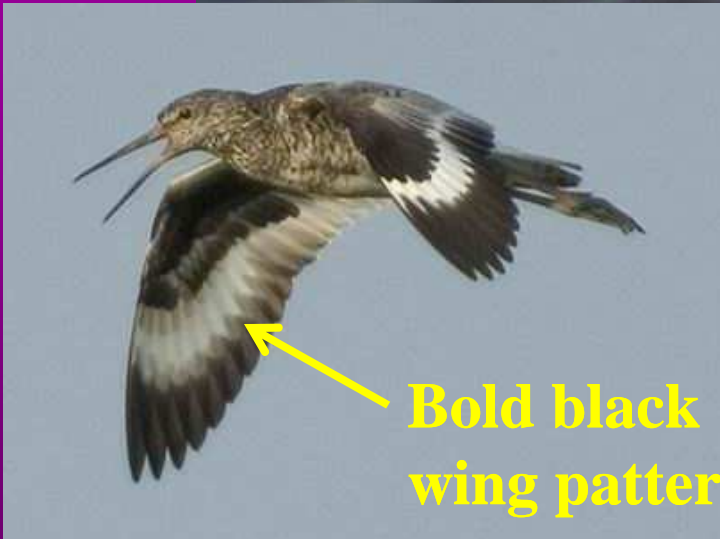

**Bold black & white
wing pattern**