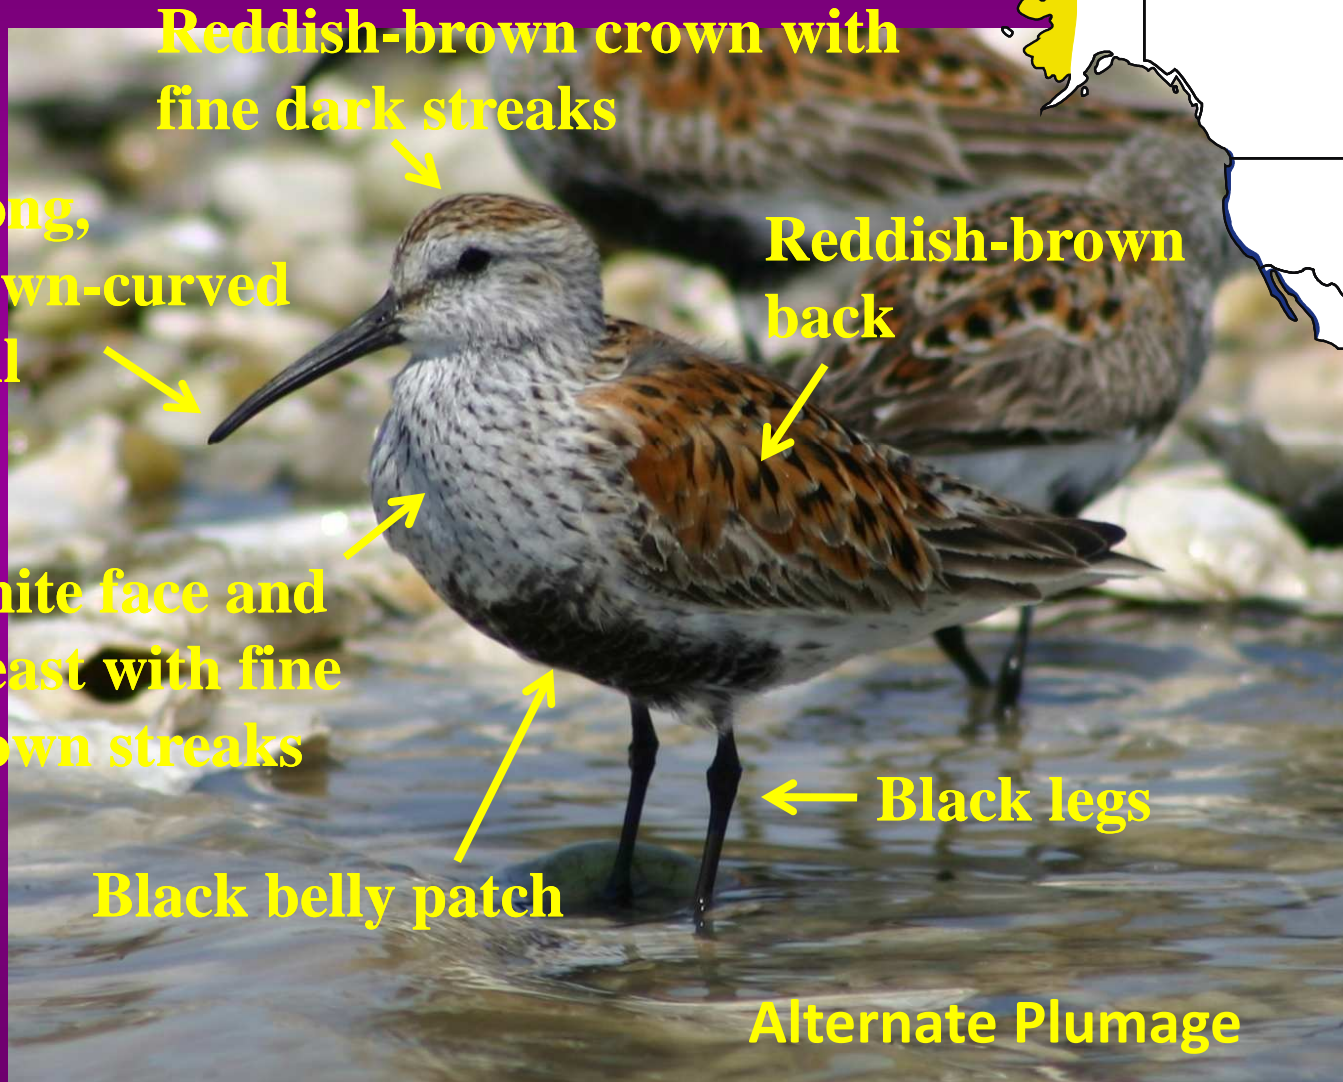

Least Sandpiper

Calidris minutilla

Least Sandpiper

Calidris minutilla

Basic Plumage

Plain brownish upperparts

Relatively short,
fine-tipped,
down-curved
bill

White breast
and belly

Yellowish legs

Dunlin

Calidris alpina

Reddish-brown crown with fine dark streaks

Long, down-curved bill

Reddish-brown back

White face and breast with fine brown streaks

Black legs

White breast and belly

Black legs

Fine brown streaking on breast

Willet

Catoptrophorus semipalmatus

Alternate Plumage

Mottled brown
upperparts

Large, stout bill

White breast
with heavy dark
barring

Gray legs

215 g

Willet

Catoptrophorus semipalmatus

**Large,
stout bill**

Gray upperparts

White breast & belly