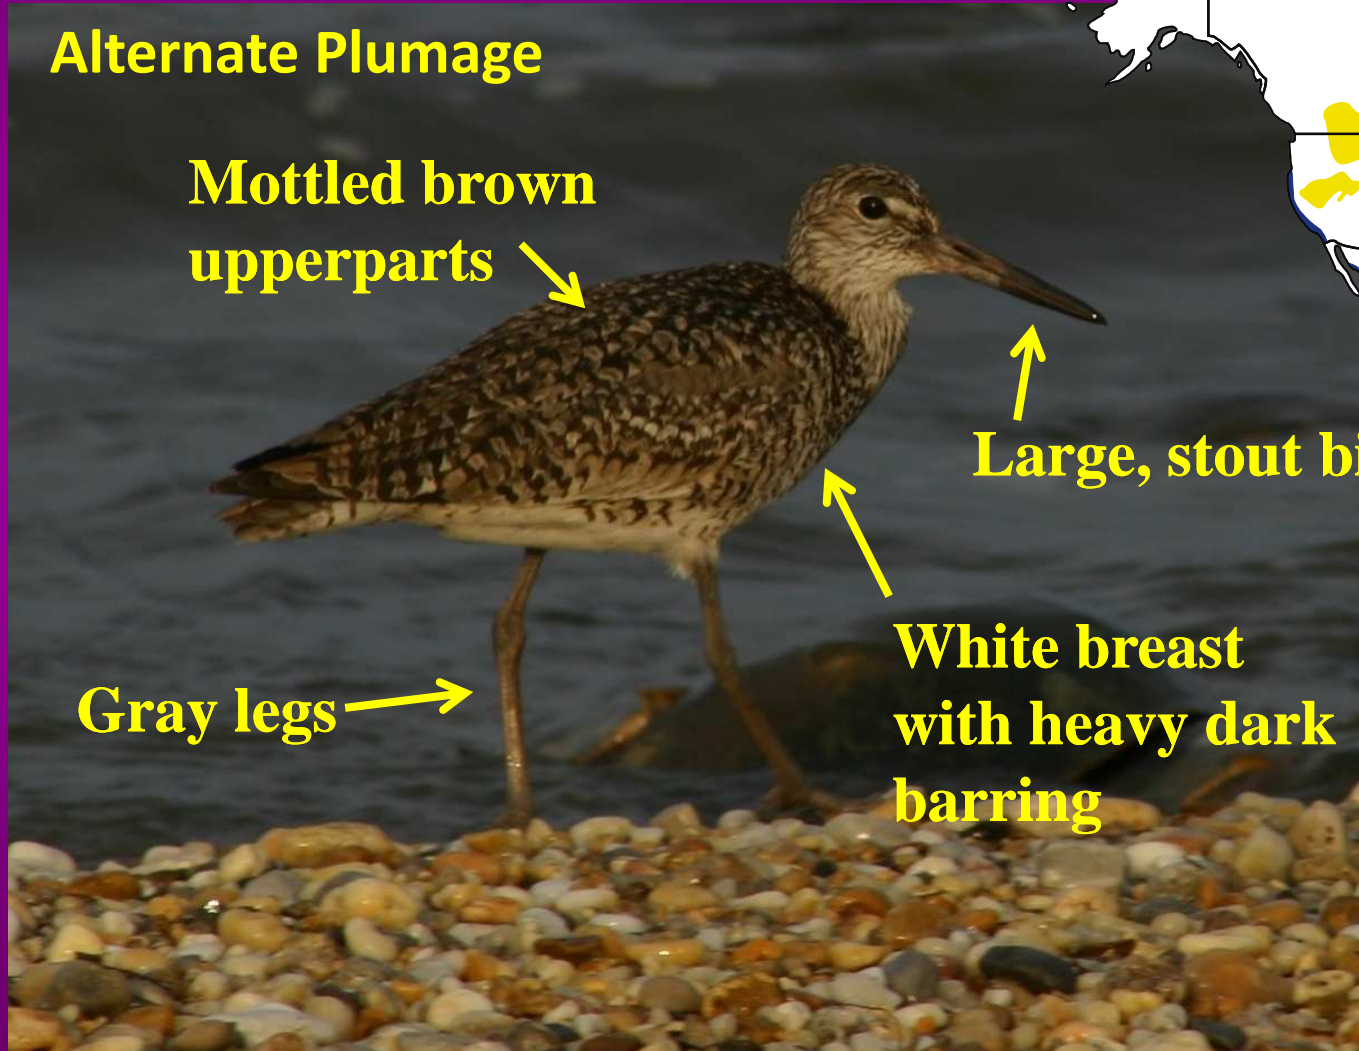

Yellowish legs

Dunlin

Calidris alpina

Reddish-brown crown with fine dark streaks

Long, down-curved bill

Reddish-brown back

White face and breast with fine brown streaks

Black legs

Black belly patch

Alternate Plumage

60 g

Dunlin

Calidris alpina

Basic Plumage

Grayish-brown upperparts

Long, down-curved bill

White breast and belly

Black legs

Fine brown streaking on breast

Willet

Catoptrophorus semipalmatus

Alternate Plumage

Mottled brown
upperparts

Large, stout bill

White breast
with heavy dark
barring

Gray legs

215 g

Willet

Catoptrophorus semipalmatus

**Large,
stout bill**

Gray upperparts

White breast & belly