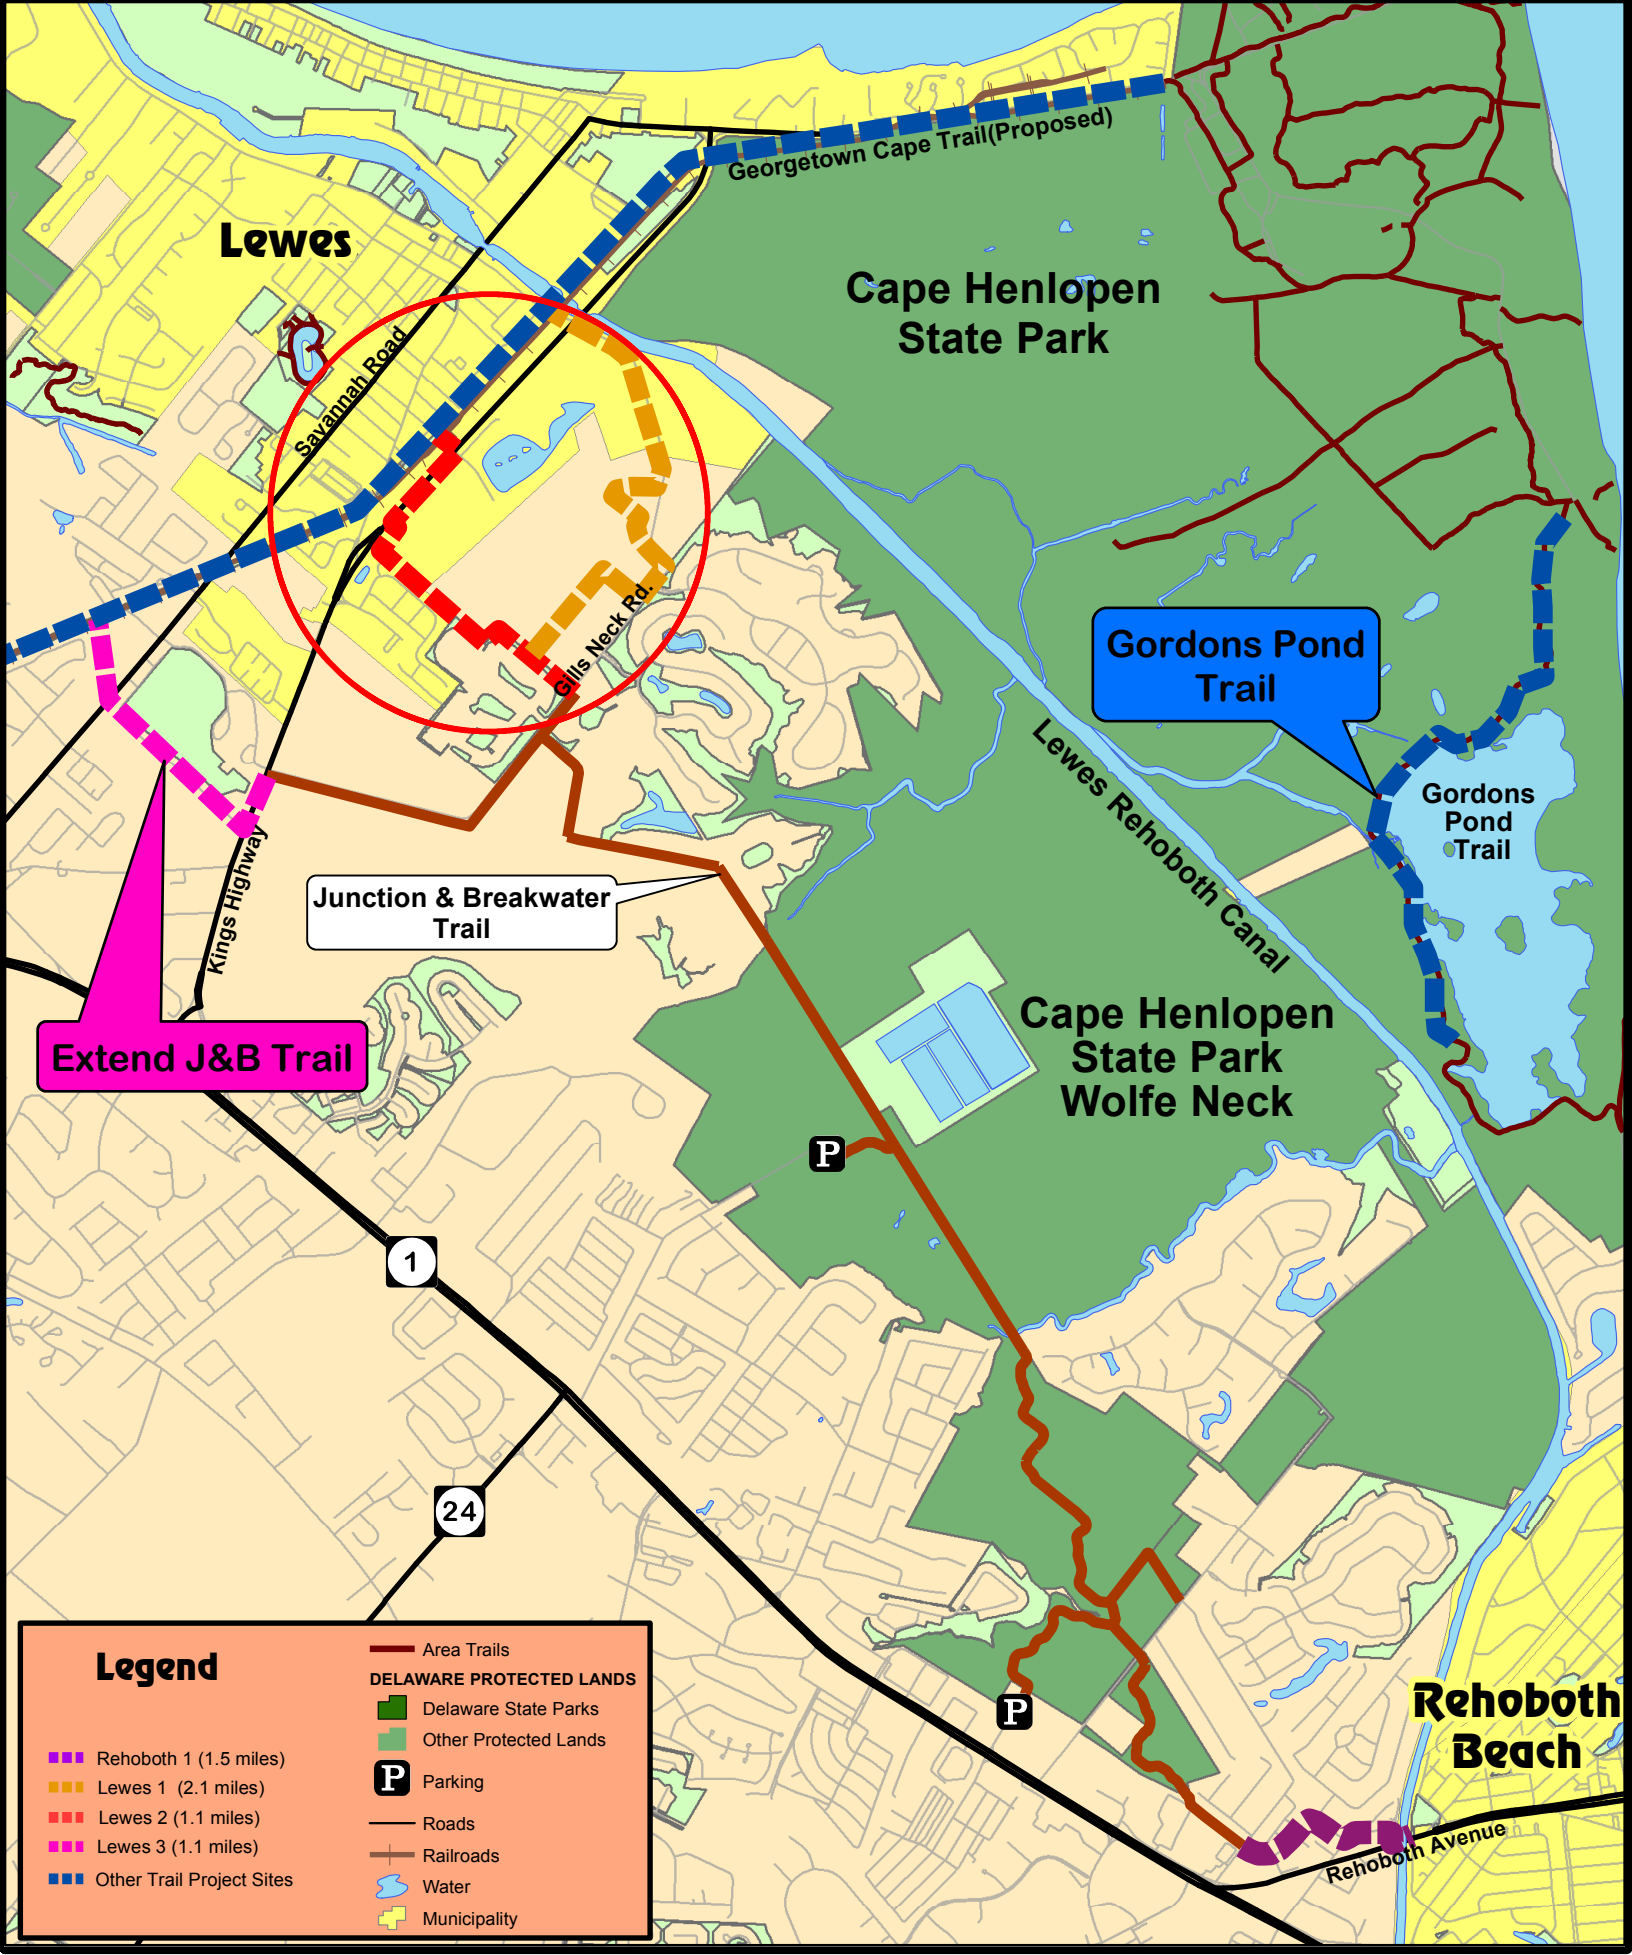

# Junction & Breakwater and Gordons Pond Trails

**Lewes**

**Cape Henlopen State Park**

**Gordons Pond Trail**

**Junction & Breakwater Trail**

**Cape Henlopen State Park Wolfe Neck**

**Gordons Pond Trail**

**Extend J&B Trail**

**Rehoboth Beach**

**Legend**

- Rehoboth 1 (1.5 miles)
- Lewes 1 (2.1 miles)
- Lewes 2 (1.1 miles)
- Lewes 3 (1.1 miles)
- Other Trail Project Sites
- Area Trails
- DELAWARE PROTECTED LANDS**
- Delaware State Parks
- Other Protected Lands
- P** Parking
- Roads
- Railroads
- Water
- + Municipality