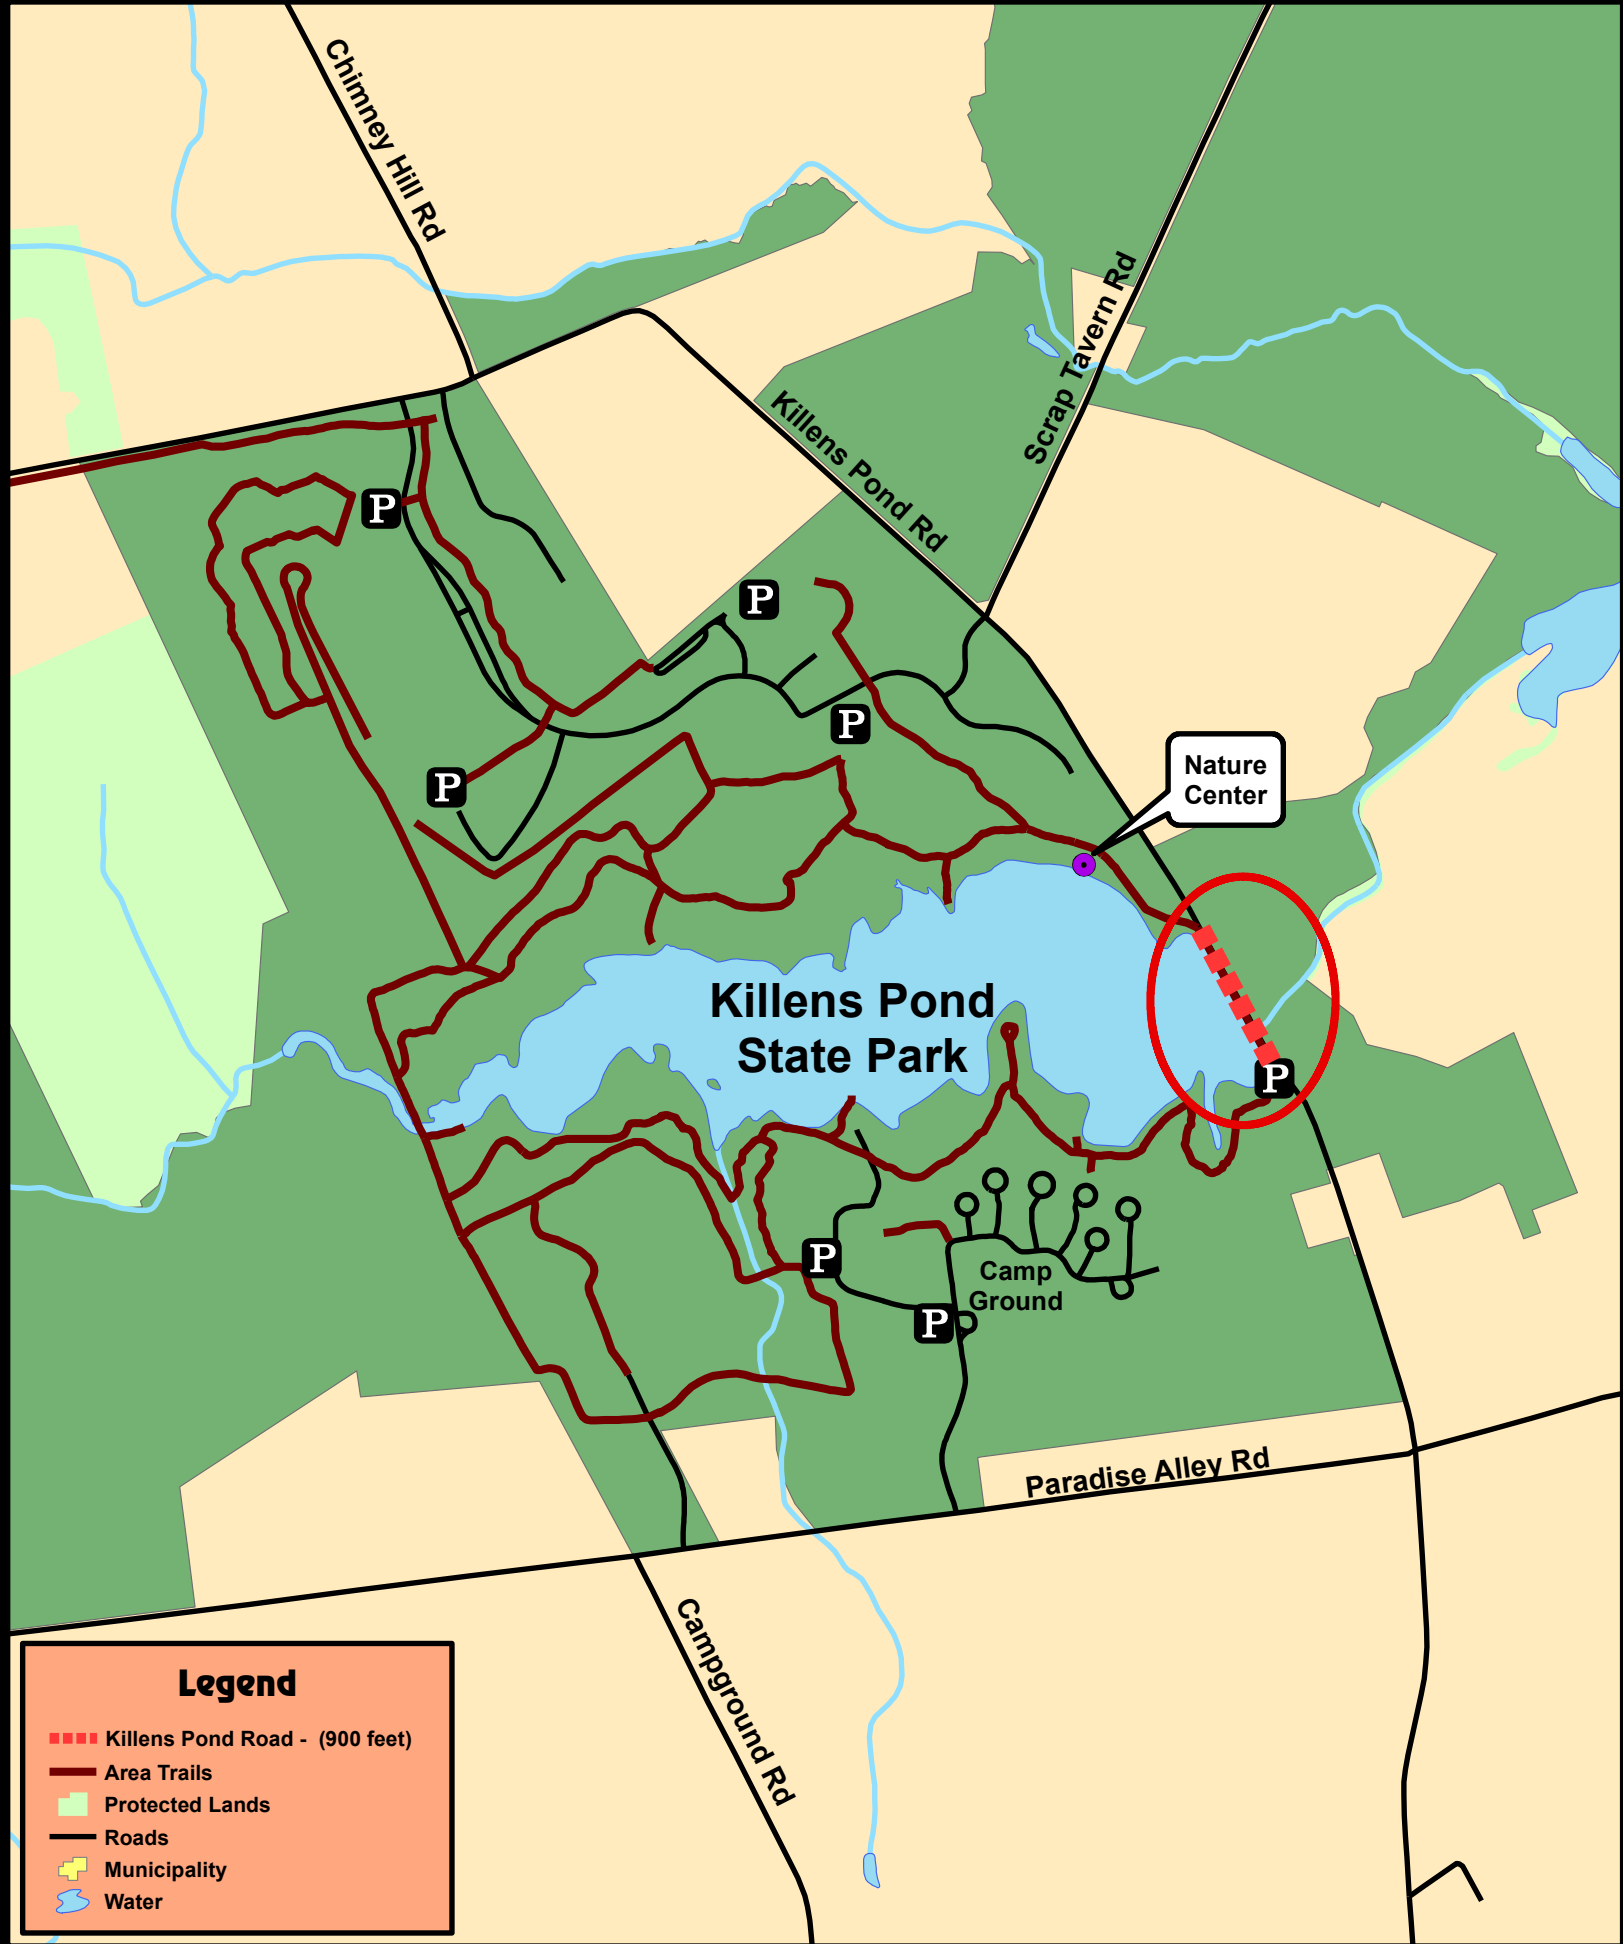

# Killens Pond Road

### Legend

- Killens Pond Road - (900 feet)
- Area Trails
- Protected Lands
- Roads
- Municipality
- Water